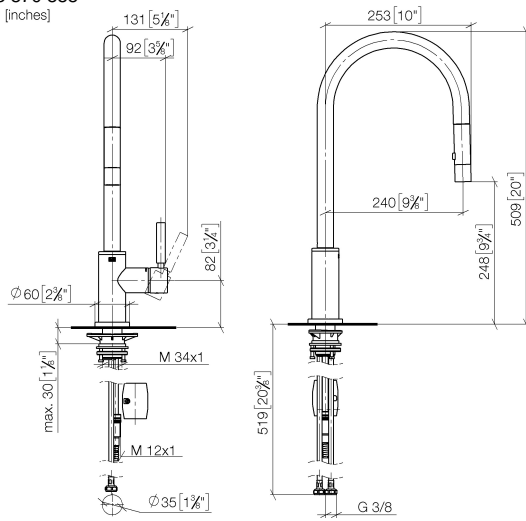

TARA Single-lever mixer Pull-down with spray function - Brushed Champagne (22kt Gold)

TARA

33 870 888

- 240mm projection
- pivotable spout 360°
- Optional swivel limiter available with swivel limiter set 12 823 970 90
- laminar and spray flow
- 1800 mm metal shower hose
- sprayface with anti-scaling system
- max. flow 10.4 l/min at 3 bar flow pressure
- lead-free
- This product can help a building meet the requirements of Green Building Rating Systems, e.g. LEED®, BREEAM®, DGNB

33 870 888

mm [inches]

1:5

Flow rate chart

Certificates

LGA_38636.

Belgaqua_24-005-
27_3.

33 870 888

TARA Single-lever mixer Pull-down with spray function - Brushed Champagne (22kt Gold)

TARA

33 870 888

Spare parts list

No.	Item Number	Name	Quantity used	Delivery time
1	90 12 11 148 00-46	shower	1	-
Spare part can no longer be ordered, please order the replacement item				
2	04 30 02 120 00-85	hose	1	30
3	90 28 22 304 00-46	spout	1	30
4	09 28 10 160 90	ring	2	2
5	09 18 40 186 90	sleeve	1	2
6	90 15 05 064 05 90	cartridge	1	2
7	09 14 10 190 90	seal	1	2
8	09 28 30 030-46	cover	1	60
9	90 20 66 027 00-46	handle	1	30
10	09 14 10 036 90	seal	1	2
11	90 27 22 047 00-46	rosette	1	-
Spare part can no longer be ordered, please order the replacement item				
12	09 14 10 050 90	seal	1	2
13	04 30 11 040 00 90	fixing set	1	2
14	09 20 93 056 90	insert	1	2
15	04 30 04 101 00 90	hose	2	2
16	04 28 20 067 00 90	pipe	1	2
17	90 24 03 253 00 90	adaptor	1	2
18	04 21 50 010 00 90	accessories	1	2